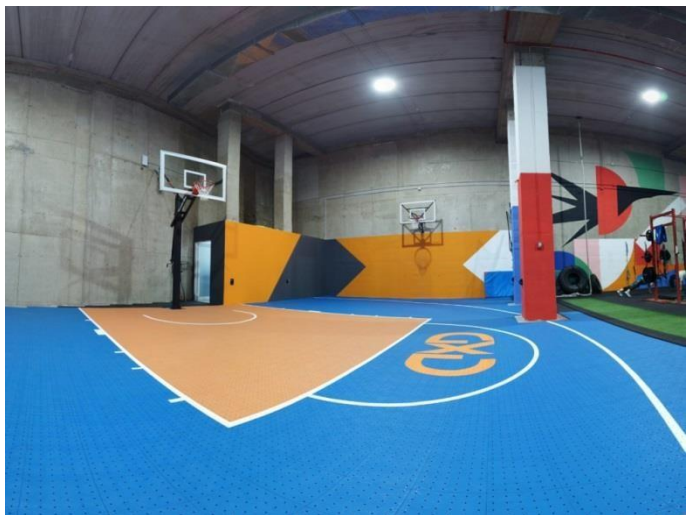

General - 150 m²